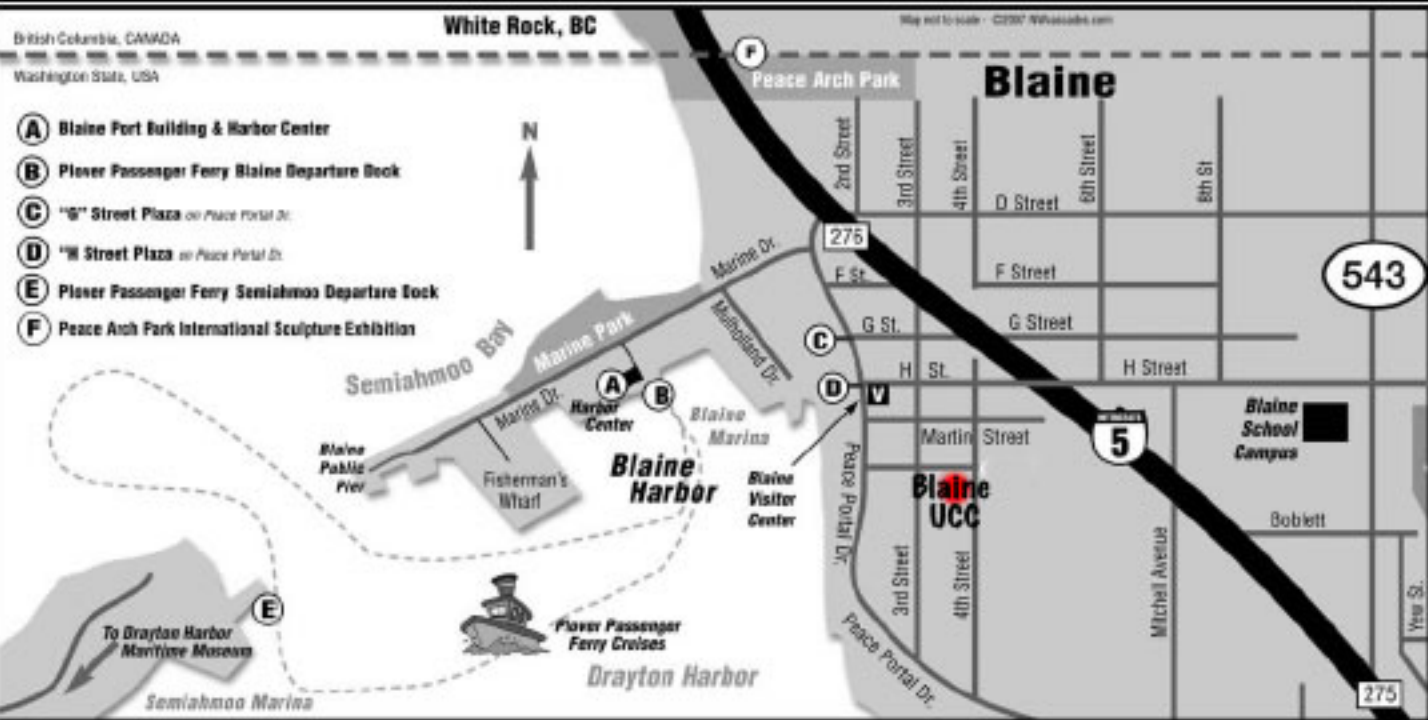

Welcome to the Peace Arch City

British Columbia, CANADA

White Rock, BC

Map not to scale - ©2007 WPAUSA/BC.com

Washington State, USA

- (A) Blaine Port Building & Harbor Center
- (B) Plover Passenger Ferry Blaine Departure Dock
- (C) "G" Street Plaza on Peace Portal Dr.
- (D) "H" Street Plaza on Peace Portal Dr.
- (E) Plover Passenger Ferry Semiahmoo Departure Dock
- (F) Peace Arch Park International Sculpture Exhibition

Blaine United Church of Christ (Blaine UCC), 885 4th Street, Blaine, WA. From I-5 Exit 276, south on Peace Portal Drive. Turn left on Clark Street drive east 2 blocks (church is on your left). I-5 Exit 275. North on the Truck Route to the second stop light (H Street). Turn left at H Street. Drive west on H Street turn left (south) on 4th Street. Drive south 2 blocks to the church.