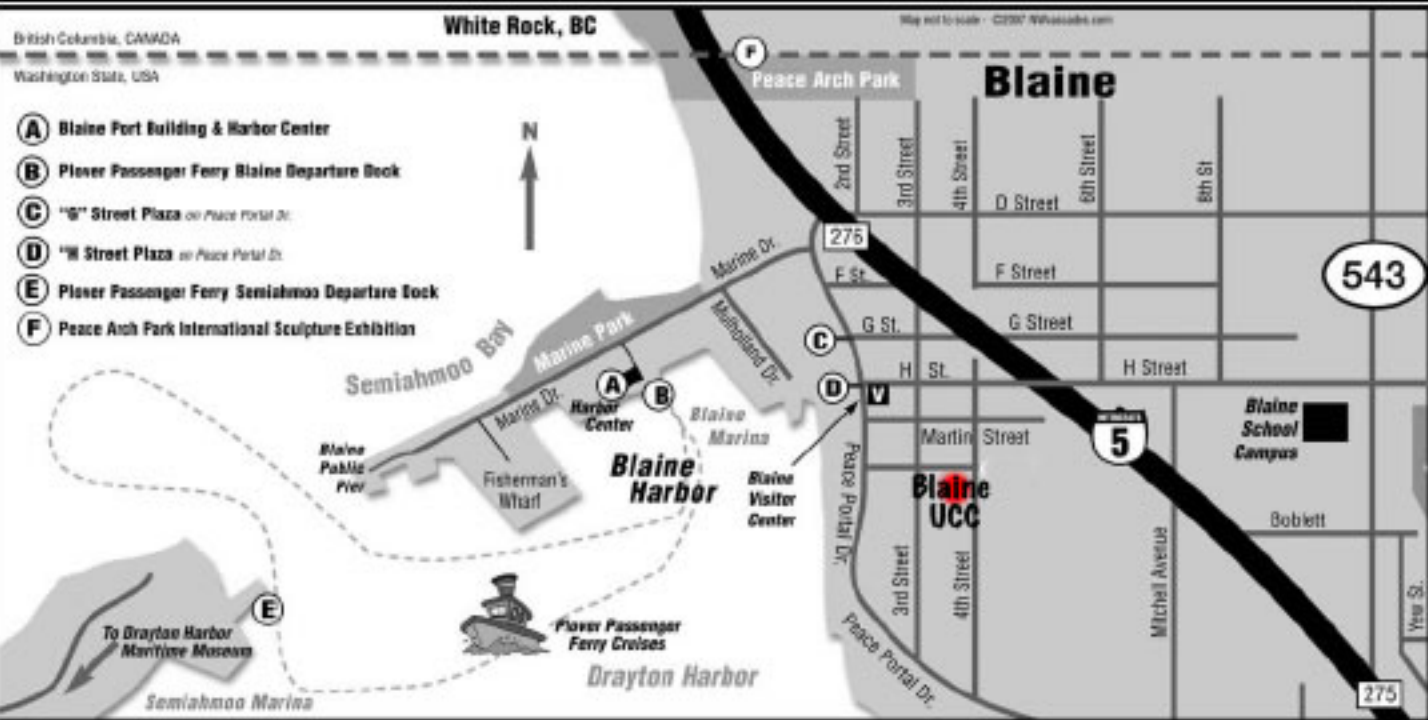

Welcome to the Peace Arch City

British Columbia, CANADA

Washington State, USA

White Rock, BC

Map not to scale - ©2007 WPAUSA/BC.com

- (A) Blaine Port Building & Harbor Center
- (B) Plover Passenger Ferry Blaine Departure Dock
- (C) "G" Street Plaza on Peace Portal Dr.
- (D) "H" Street Plaza on Peace Portal Dr.
- (E) Plover Passenger Ferry Semiahmoo Departure Dock
- (F) Peace Arch Park International Sculpture Exhibition

Blaine United Church of Christ (Blaine UCC), 885 4th Street, Blaine, WA. From I-5 Exit 276, south on Peace Portal Drive. Turn left on Clark Street drive east 2 blocks (church is on your left). I-5 Exit 275. North on the Truck Route to the second stop light (H Street). Turn left at H Street. Drive west on H Street turn left (south) on 4th Street. Drive south 2 blocks to the church.

Blaine United Church of Christ

885 4th Street Blaine, WA